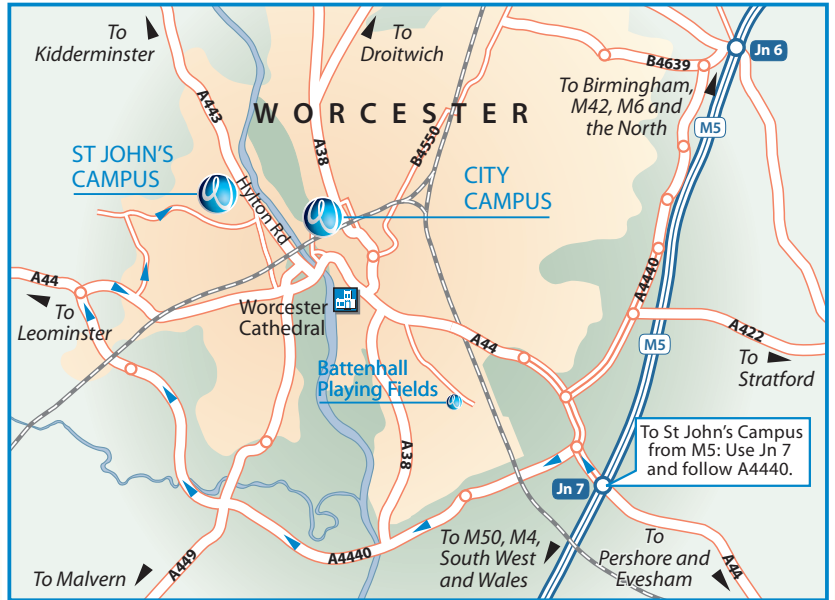

University of Worcester

+44 (0)1905 855000
www.worcester.ac.uk

- University of Worcester
- Railway station
- Bus and coach terminal
- Cathedral
- Worcester College of Technology
- Worcestershire County Cricket Ground
- Parking
- One-way street